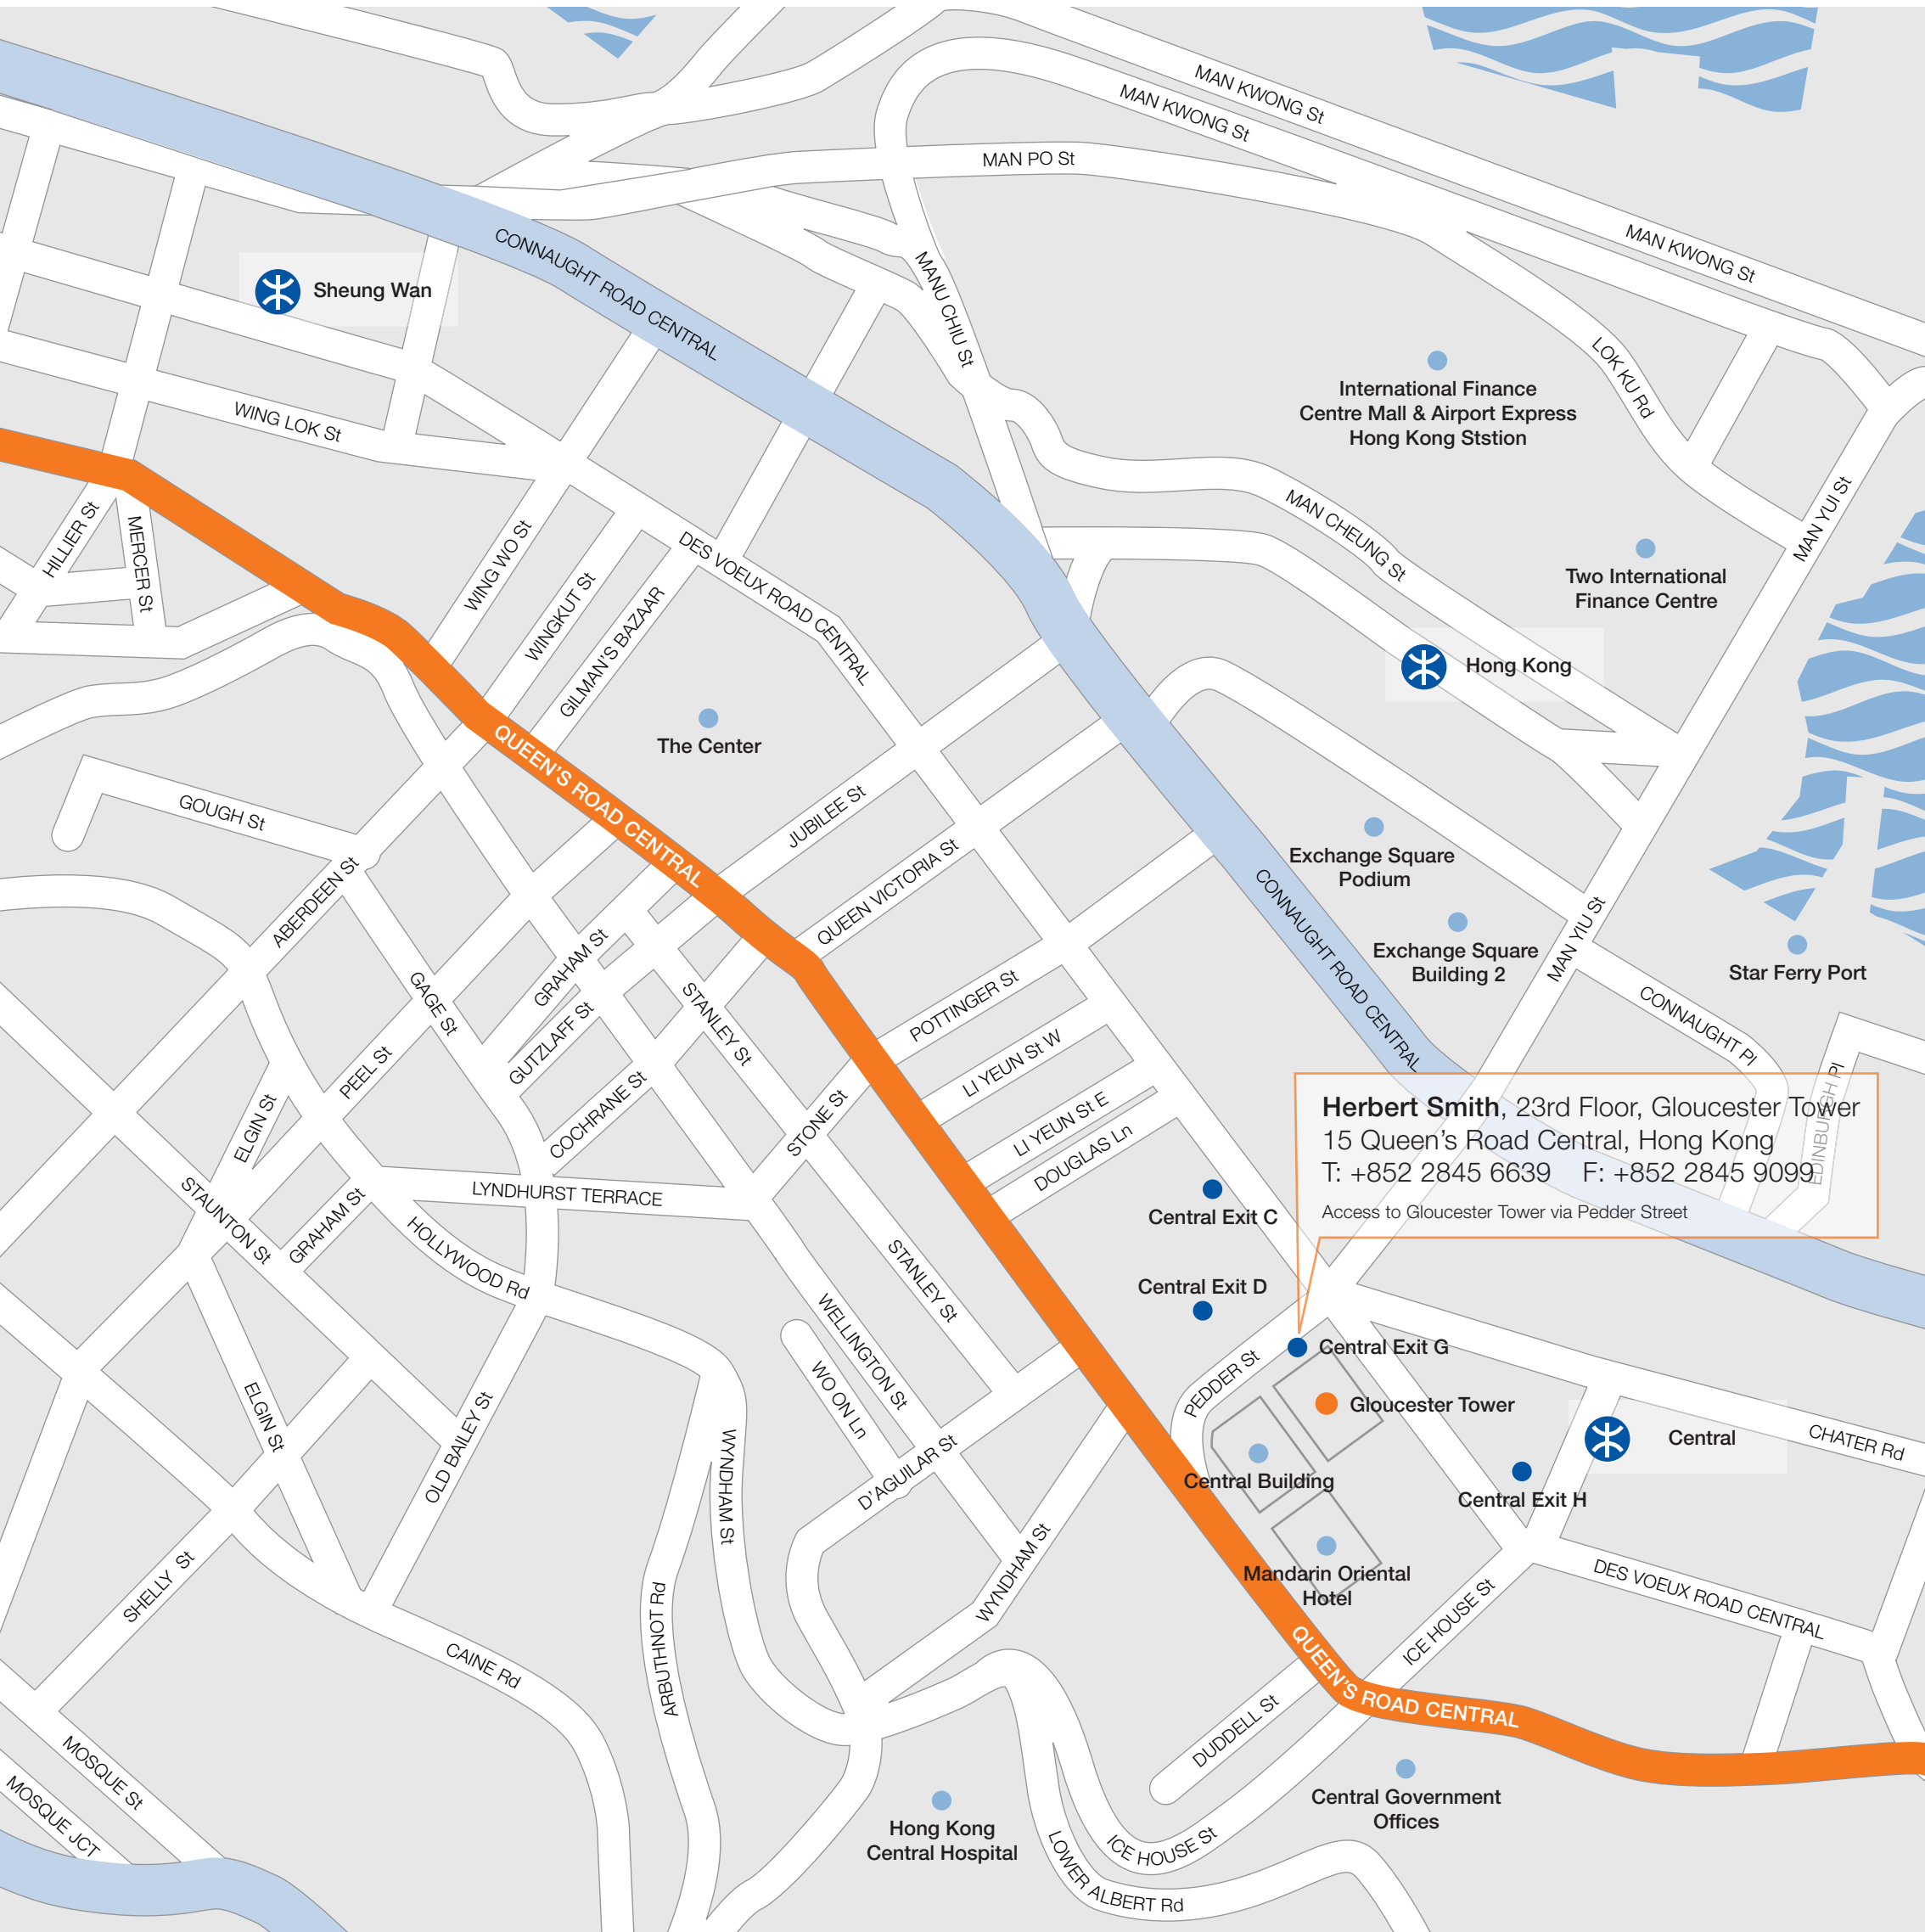

Herbert Smith

Herbert Smith, 23rd Floor, Gloucester Tower
15 Queen's Road Central, Hong Kong
T: +852 2845 6639 F: +852 2845 9099
Access to Gloucester Tower via Pedder Street