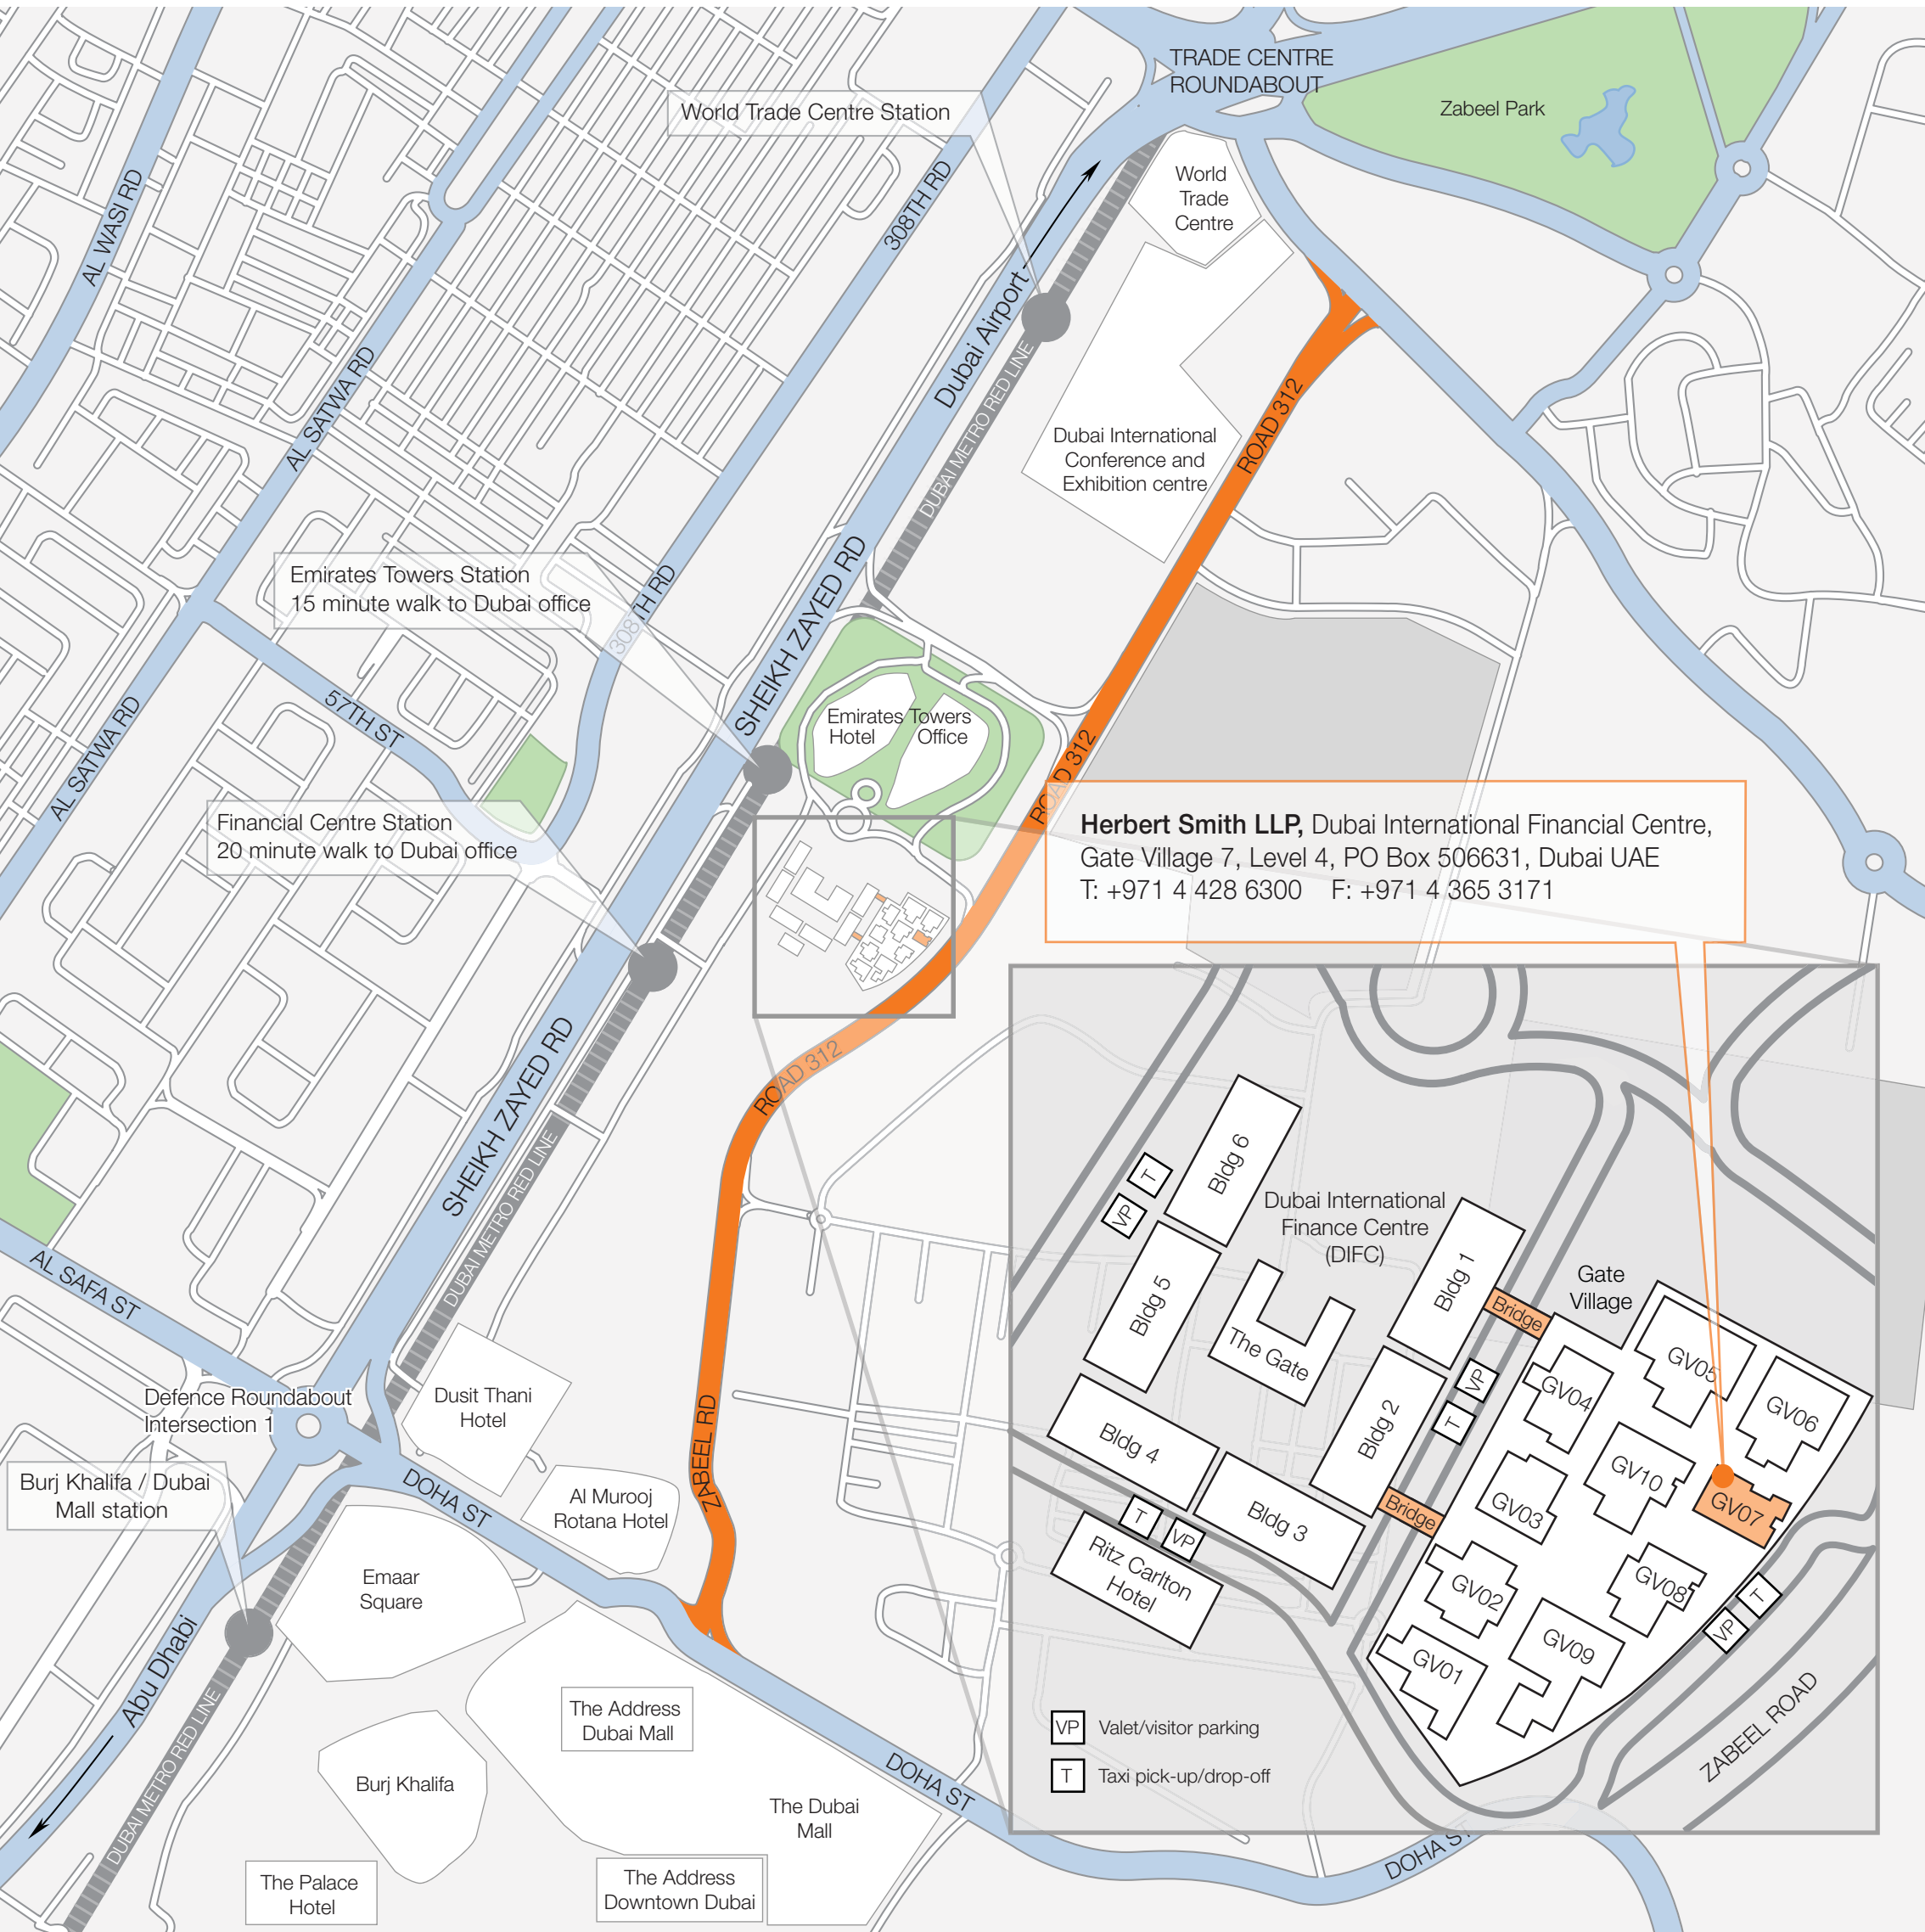

# Herbert Smith

World Trade Centre Station

TRADE CENTRE ROUNDABOUT

Zabeel Park

World Trade Centre

Dubai Airport

Dubai International Conference and Exhibition centre

Emirates Towers Station  
15 minute walk to Dubai office

Defence Roundabout Intersection 1

Dusit Thani Hotel

Burj Khalifa / Dubai Mall station

Al Murooj Rotana Hotel

Emaar Square

The Palace Hotel

The Address Dubai Mall

The Dubai Mall

The Address Downtown Dubai

VP Valet/visitor parking  
T Taxi pick-up/drop-off

ZABEEL ROAD